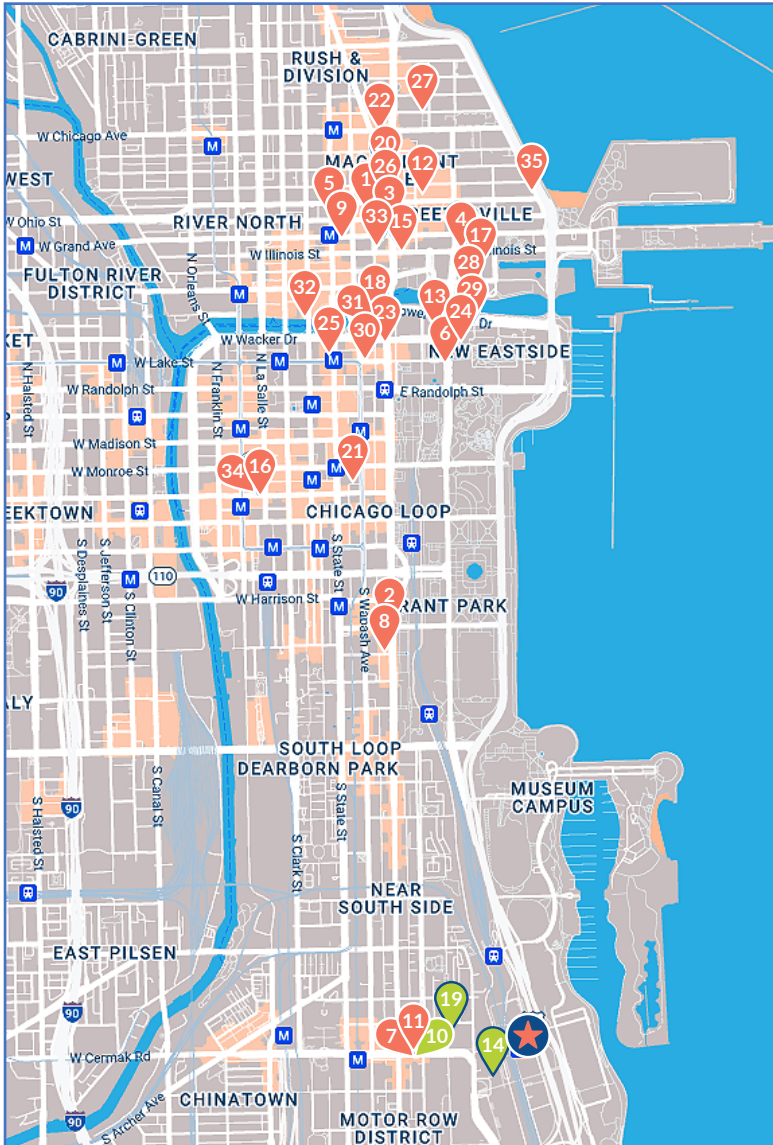

# CHICAGO 2025 RISKWORLD

MAY 4-7

BROUGHT TO YOU BY RIMS.

- 1 **21c Museum Hotel Chicago**  
55 E Ontario St / 3.2 mile(s)\* / \$279\*\*
- 2 **The Blackstone, Autograph Collection**  
636 S Michigan Ave / 1.7 mile(s)\* / \$322\*\*
- 3 **Chicago Marriott Downtown Magnificent Mile**  
540 Michigan Ave / 3.4 mile(s)\* / \$347\*\*
- 4 **Embassy Suites by Hilton Chicago Downtown Magnificent Mile**  
511 N Columbus Dr / 3.2 mile(s)\* / \$326\*\*
- 5 **Embassy Suites by Hilton Chicago Downtown River North**  
600 N State St / 3.3 mile(s)\* / \$322\*\*
- 6 **Fairmont Chicago - Millennium Park**  
200 N Columbus Dr / 2.9 mile(s)\* / \$311\*\*
- 7 **Hampton Inn Chicago McCormick Place**  
123 E Cermak Rd Suite 100 / 0.4 mile(s)\* / \$314\*\*
- 8 **Hilton Chicago**  
720 S Michigan Ave / 1.8 mile(s)\* / \$299
- 9 **Hilton Garden Inn Chicago Downtown/Magnificent Mile**  
10 E Grand Ave / 3.4 mile(s)\* / \$300\*\*
- 10 **Hilton Garden Inn Chicago McCormick Place**   
123 E Cermak Rd Suite 300 / 0.4 mile(s)\* / \$300\*\*
- 11 **Home2 Suites by Hilton Chicago McCormick Place**  
123 E Cermak Rd Suite 200 / 0.4 mile(s)\* / \$285\*\*
- 12 **Hyatt Centric Chicago Magnificent Mile**  
633 N St Clair St / 3.3 mile(s)\* / \$272\*\*
- 13 **Hyatt Regency Chicago**  
151 E Wacker Dr / 2.9 mile(s)\* / \$296\*\*
- 14 **Hyatt Regency McCormick Place Chicago**   
2233 S Martin Luther King Dr / 0.2 mile(s)\* / \$345\*\*
- 15 **InterContinental Chicago Magnificent Mile, an IHG Hotel**  
505 N Michigan Ave / 3.0 mile(s)\* / \$321\*\*
- 16 **JW Marriott Chicago**  
151 W Adams St / 2.6 mile(s)\* / \$371\*\*
- 17 **Loews Chicago Hotel**  
455 N Park Dr / 3.1 mile(s)\* / \$318\*\*
- 18 **LondonHouse Chicago, Curio Collection by Hilton**  
85 E Wacker Dr / 2.8 mile(s)\* / \$269\*\*
- 19 **Marriott Marquis Chicago**   
2121 S Prairie Ave / 0.4 mile(s)\* / \$401\*\*
- 20 **Omni Chicago Hotel**  
676 N Michigan Ave / 3.2 mile(s)\* / \$331\*\*
- 21 **Palmer House a Hilton Hotel**  
17 E Monroe St / 2.4 mile(s)\* / \$299\*\*
- 22 **Park Hyatt Chicago**  
800 N Michigan Ave / 4.1 mile(s)\* / \$415\*\*
- 23 **Pendry Chicago**  
230 N Michigan Ave / 3.0 mile(s)\* / \$331\*\*
- 24 **Radisson Blu Aqua Hotel, Chicago**  
221 N Columbus Dr / 2.8 mile(s)\* / \$309\*\*
- 25 **Renaissance Chicago Downtown Hotel**  
1 W Wacker Dr / 3.0 mile(s)\* / \$358\*\*
- 26 **Residence Inn Chicago Downtown Magnificent Mile**  
101 E Erie St / 3.4 mile(s)\* / \$347\*\*
- 27 **The Ritz-Carlton, Chicago**  
160 E Pearson St / 3.5 mile(s)\* / \$561\*\*
- 28 **Sheraton Grand Chicago Riverwalk**  
301 E North Water St / 2.9 mile(s)\* / \$347\*\*
- 29 **Swissotel Chicago**  
323 E Wacker Dr / 3.0 mile(s)\* / \$297\*\*
- 30 **The Gwen, a Luxury Collection Hotel, Michigan Avenue Chicago**  
521 N Rush St / 3.4 mile(s)\* / \$389\*\*
- 31 **The Royal Sonesta Chicago Downtown**  
71 E Wacker Dr / 2.8 mile(s)\* / \$299\*\*
- 32 **The Westin Chicago River North**  
320 N Dearborn St / 3.1 mile(s)\* / \$358\*\*
- 33 **Virgin Hotels Chicago**  
203 N Wabash Ave / 2.7 mile(s)\* / \$311\*\*
- 34 **W Chicago - City Center**  
172 W Adams St / 2.6 mile(s)\* / \$347\*\*
- 35 **W Chicago - Lakeshore**  
644 N Lake Shore Dr / 4.1 mile(s) / \$325\*\*