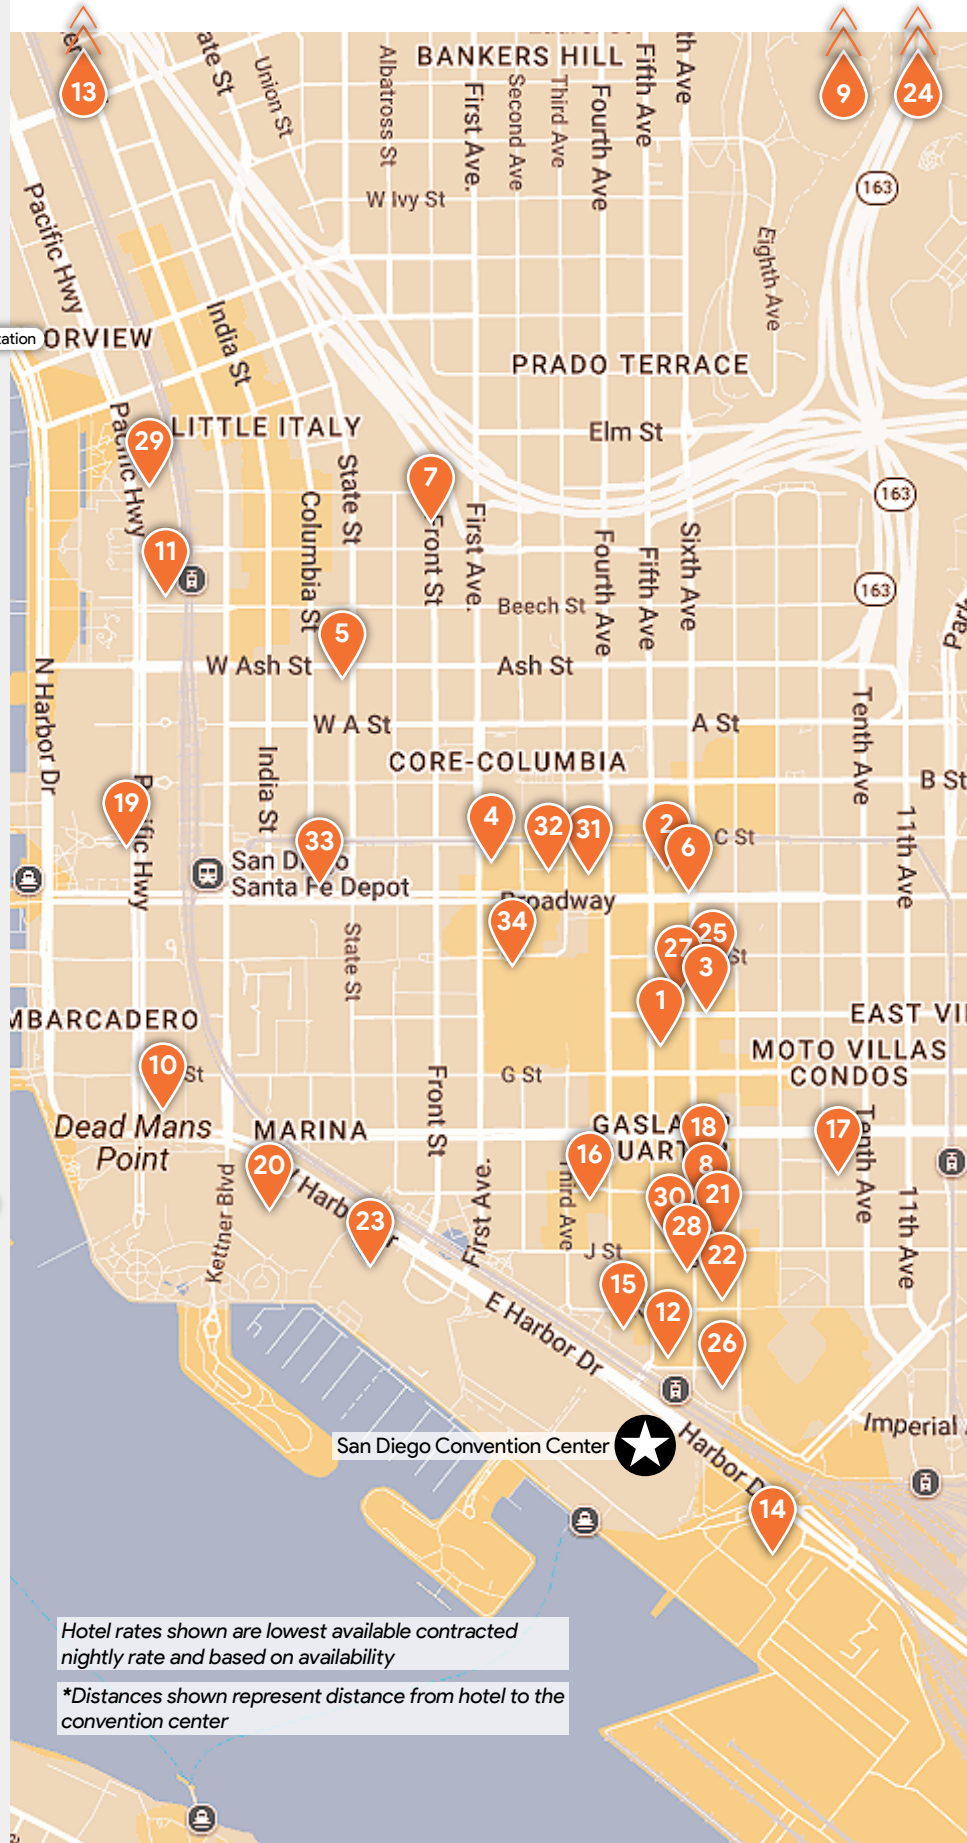

## 2027 INTA Annual Meeting

May 8th - May 12th, 2027

San Diego, CA

- 1 **AC Hotel**  
743 5th Ave - 0.8 mi\* / \$339
- 2 **Alma San Diego Downtown**  
1047 Fifth Ave - 1.2 mi\* / \$319
- 3 **Andaz San Diego**  
600 F St - 0.8 mi\* / \$324
- 4 **The Bristol Hotel**  
1055 First Ave - 0.8 mi\* / \$289
- 5 **Carte Hotel San Diego Downtown**  
401 W Ash Street - 1.1 mi\* / \$349
- 6 **Courtyard Downtown**  
530 Broadway - 1.0 mi\* / \$333
- 7 **Courtyard by Marriott San Diego Downtown Little Italy**  
1646 Front Street - 1.1 mi\* / \$333
- 8 **Courtyard SD Gaslamp/Convention Center**  
453 Sixth Avenue - 0.7 mi\* / \$349
- 9 **DoubleTree Mission Valley**  
7450 Hazard Center Dr - 5.7 mi\* / \$225 0.2 mi - Hazard Center Station
- 10 **Embassy Suites Downtown**  
601 Pacific Highway - 0.7 mi\* / \$339
- 11 **Hampton Inn by Hilton San Diego Downtown**  
1531 Pacific Hwy - 1.5 mi\* / \$339
- 12 **Hard Rock Hotel**  
207 Fifth Ave - 0.8 mi\* / \$325
- 13 **Hilton Garden Inn SD Old Town/Sea World**  
4200 Taylor St - 5.7 mi\* / \$225 0.2 mi - Old Town Station
- 14 **Hilton San Diego Bayfront**  
1 Park Blvd - 0.5 mi\* / \$355
- 15 **Hilton San Diego Gaslamp Quarter**  
401 K St - 0.6 mi\* / \$363
- 16 **Horton Grand Hotel**  
311 Island Ave - 0.5 mi\* / \$284
- 17 **Hotel Indigo San Diego Gaslamp**  
509 Ninth Ave - 0.8 mi\* / \$349
- 18 **Staypineapple Hotel Z**  
521 Sixth Ave - 0.6 mi\* / \$315
- 19 **Intercontinental San Diego**  
901 Bayfront Ct - 1.0 mi\* / \$384
- 20 **Manchester Grand Hyatt**  
1 Market Pl - 0.6 mi\* / \$370
- 21 **Margaritaville Hotel Gaslamp Quarter**  
435 Sixth Ave - 0.7 mi\* / \$345
- 22 **San Diego Marriott Gaslamp Quarter**  
660 K Street - 0.3 mi\* / \$369
- 23 **Marriott Marquis San Diego Marina**  
333 W Harbor Dr - 0.1 mi\* / \$399
- 24 **Marriott San Diego Mission Valley**  
8757 Rio San Diego Dr - 6.7 mi\* / \$249 0.3 mi - Rio Vista Station
- 25 **Moxy San Diego Downtown/Gaslamp Quarter**  
831 Sixth Ave - 0.9 mi\* / \$317
- 26 **Omni San Diego Hotel**  
675 L St - 0.8 mi\* / \$370
- 27 **Palihotel San Diego**  
830 Sixth Ave - 0.8 mi\* / \$299
- 28 **Residence Inn San Diego Downtown Gaslamp Quarter**  
356 Sixth Ave - 0.8 mi\* / \$327
- 29 **Residence Inn San Diego Downtown**  
1747 Pacific Hwy - 1.9 mi\* / \$339
- 30 **Pendry San Diego**  
500 J Street - 0.6 mi\* / \$415
- 31 **The US Grant**  
326 Broadway - 0.8 mi\* / \$369
- 32 **The Westgate Hotel**  
1055 2nd Ave - 0.8 mi\* / \$349
- 33 **The Westin San Diego Bayview**  
1051 Columbia St - 0.8 mi\* / \$336
- 34 **The Westin San Diego Gaslamp**  
910 Broadway Circle - 0.8 mi\* / \$379