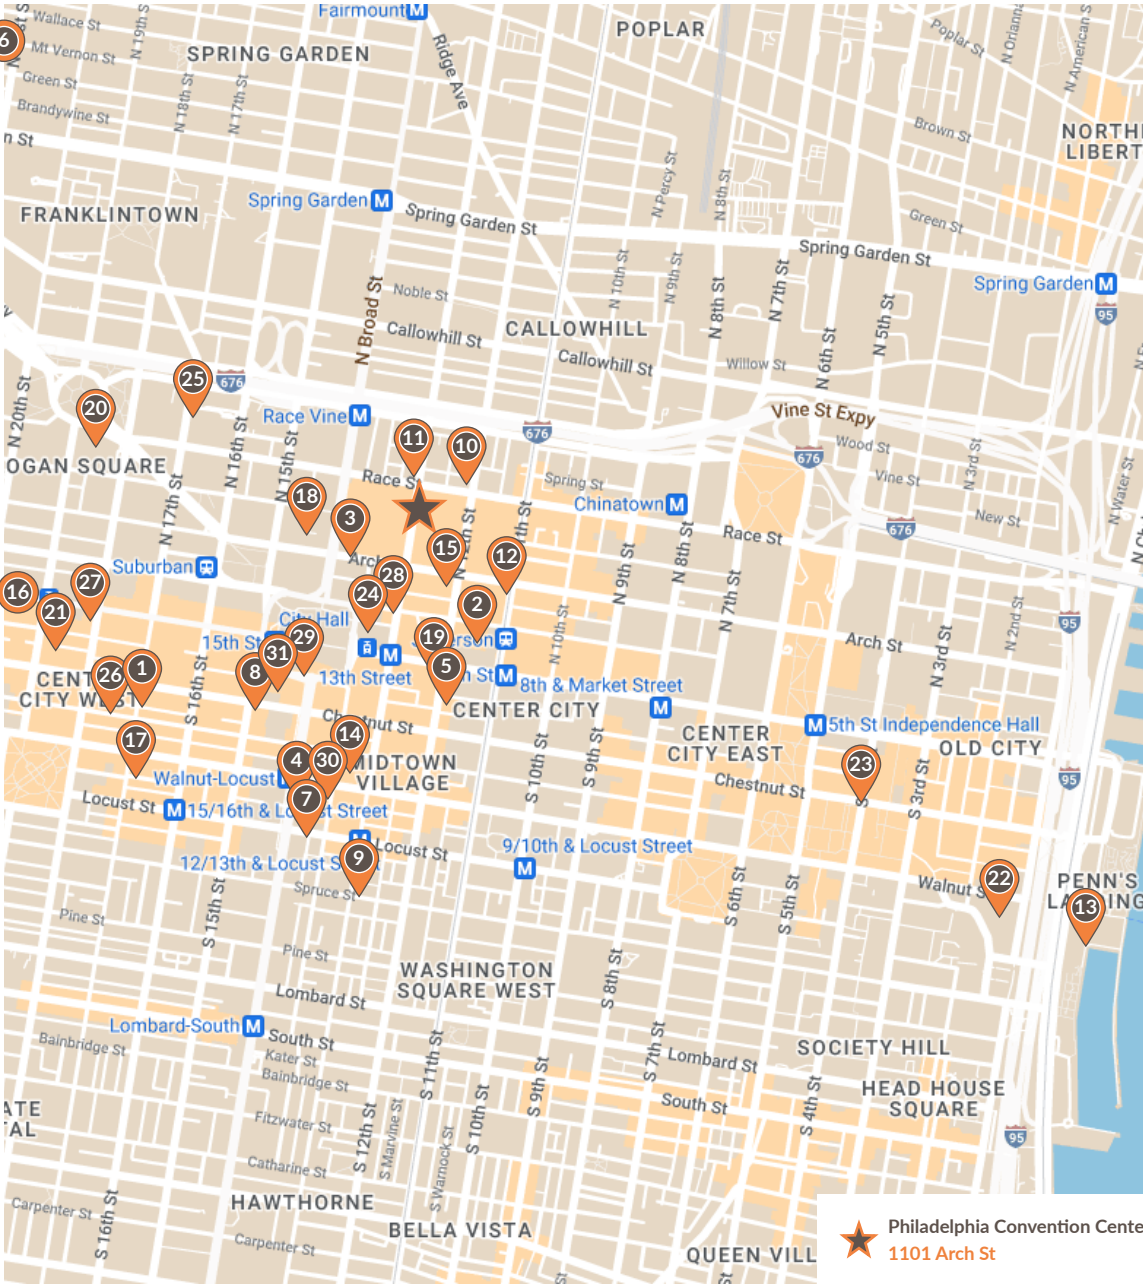

2024 PHILADELPHIA GENERAL ATTENDEE & EXHIBITOR HOTELS

- 1 **Kimpton Hotel Palomar**  
117 S 17th St  
0.9 mile(s) from convention center
- 2 **Philadelphia Marriott Downtown**  
1200 Filbert St  
0.1 mile(s) from convention center
- 3 **Aloft Philadelphia Downtown**  
101 N Broad St  
0.1 mile(s) from convention center
- 4 **Cambria Hotel Philadelphia Downtown**  
Center City  
219 S Broad St  
0.5 mile(s) from convention center
- 5 **Canopy by Hilton Philadelphia**  
Center City  
1180 Ludlow St  
0.4 mile(s) from convention center
- 6 **Courtyard by Marriott**  
Philadelphia City Avenue  
4100 Presidential Blvd  
6.6 mile(s) from convention center
- 7 **DoubleTree by Hilton Philadelphia**  
Center City  
237 S Broad St  
0.6 mile(s) from convention center
- 8 **Element Philadelphia Downtown**  
1441 Chestnut St  
0.5 mile(s) from convention center
- 9 **Fairfield Inn & Suites by Marriott**  
Downtown  
261 S 13th St  
0.5 mile(s) from convention center
- 10 **Four Points by Sheraton Philadelphia**  
City Center  
1201 Race St  
0.2 mile(s) from convention center
- 11 **Hampton Inn Philadelphia Center City**  
Convention Center  
1301 Race St  
0.3 mile(s) from convention center
- 12 **Hilton Garden Inn Philadelphia**  
Center City  
1100 Arch St  
0.2 mile(s) from convention center
- 13 **Hilton Penn's Landing**  
Walnut Plz  
1.4 mile(s) from convention center
- 14 **Holiday Inn Express Philadelphia-Midtown**  
1305 Walnut St  
0.5 mile(s) from convention center
- 15 **Home2 Suites by Hilton Philadelphia**  
1200 Arch St  
0.2 mile(s) from convention center
- 16 **Homewood Suites by Hilton University City**  
4109 Walnut St  
0.5 mile(s) from convention center
- 17 **Hyatt Centric Center City Philadelphia**  
1620 Chancellor St  
0.9 mile(s) from convention center
- 18 **Le Méridien Philadelphia**  
1421 Arch St  
0.6 mile(s) from convention center
- 19 **Loews Philadelphia Hotel**  
1200 Market St  
0.3 mile(s) from convention center
- 20 **The Logan Philadelphia**  
One Logan Square  
1.1 mile(s) from convention center
- 21 **Motto By Hilton Philadelphia**  
Rittenhouse Square  
31 S 19th St  
0.9 mile(s) from convention center
- 22 **Philadelphia Marriott Old City**  
One Dock St  
1.4 mile(s) from convention center
- 23 **Renaissance Philadelphia**  
Downtown Hotel  
401 Chestnut St  
1.2 mile(s) from convention center
- 24 **Residence Inn by Marriott**  
Philadelphia Center City  
One E Penn Square  
0.2 mile(s) from convention center
- 25 **Sheraton Philadelphia Downtown**  
201 N 17th St  
0.8 mile(s) from convention center
- 26 **Softel Philadelphia at Rittenhouse Square**  
120 S 17th St  
0.8 mile(s) from convention center
- 27 **Sonesta Philadelphia Rittenhouse Square**  
1800 Market St  
0.7 mile(s) from convention center
- 28 **The Notary Hotel, Philadelphia,**  
Autograph Collection  
21 N Juniper St  
0.2 mile(s) from convention center
- 29 **The Ritz-Carlton, Philadelphia**  
10 Ave Of The Arts  
0.8 mile(s) from convention center
- 30 **The Warwick Hotel**  
Rittenhouse Square Philadelphia  
220 S 17th St  
0.8 mile(s) from convention center
- 31 **W Philadelphia**  
1439 Chestnut St  
0.5 mile(s) from convention center